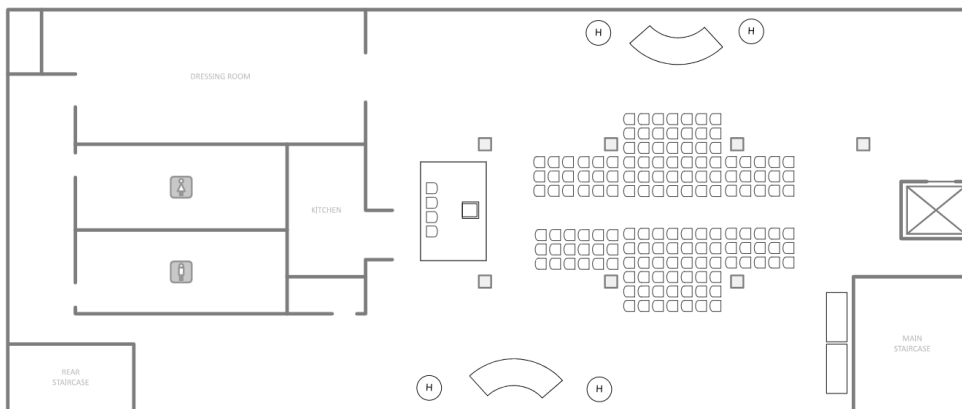

THE TURNBULL BLDG

Sample Floor Plan Options

3rd Floor

Corporate Speaker Reception for 150

Fully Seated Reception for 150

Cocktail Hour Standing Reception for up tp 300

4th Floor

Seated Ceremony for 250

Seated Ceremony for 150

Seated Reception for 250

Seated Reception for 150

Standing Cocktail Reception 150 seats, 300 capacity