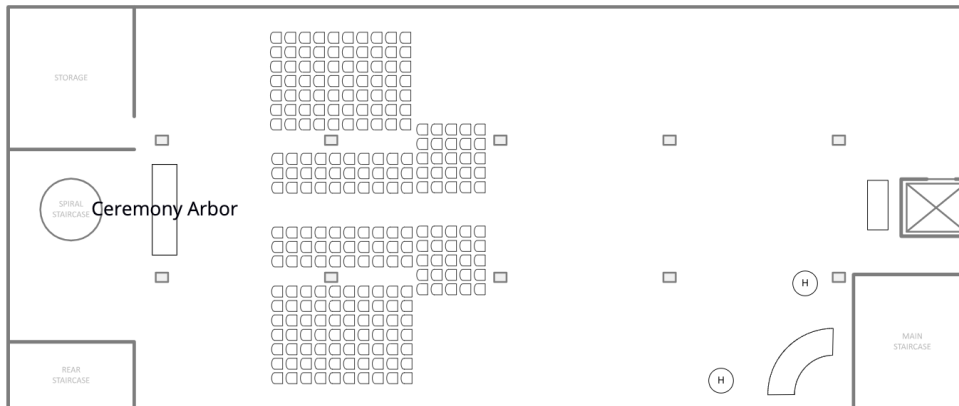

THE TURNBULL BLDG

Sample Floor Plan Options

3rd Floor

Corporate Speaker Reception for 150

Fully Seated Reception for 150

Cocktail Hour Standing Reception for up tp 300

4th Floor

Seated Ceremony for 250

Seated Ceremony for 150

Seated Reception for 250

Seated Reception for 150

Standing Cocktail Reception 150 seats, 300 capacity