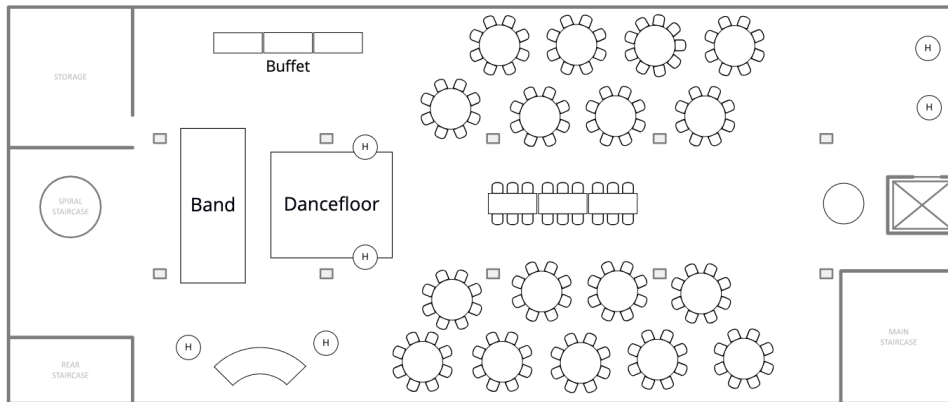

THE TURNBULL BLDG

Sample Floor Plan Options

3rd Floor

Corporate Speaker Reception for 150

Fully Seated Reception for 150

Cocktail Hour Standing Reception for up tp 300

4th Floor

Seated Ceremony for 250

Seated Ceremony for 150

Seated Reception for 250

Seated Reception for 150

Standing Cocktail Reception 150 seats, 300 capacity