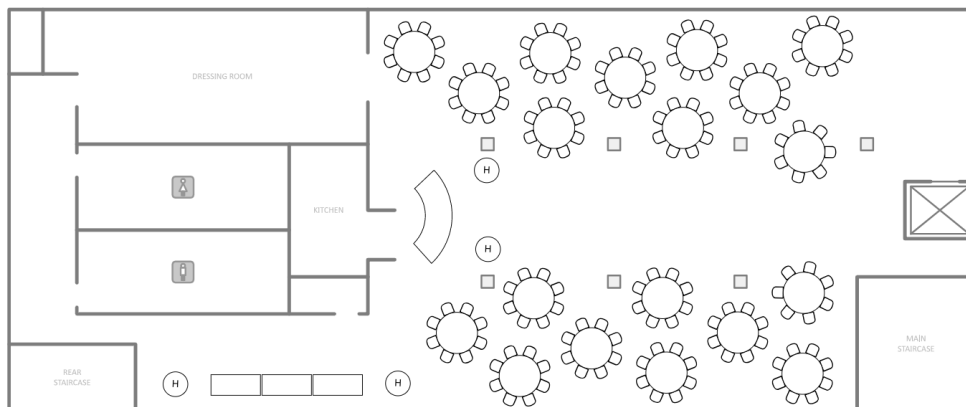

THE TURNBULL BLDG

Sample Floor Plan Options

3rd Floor

Corporate Speaker Reception for 150

Fully Seated Reception for 150

Cocktail Hour Standing Reception for up tp 300

4th Floor

Seated Ceremony for 250

Seated Ceremony for 150

Seated Reception for 250

Seated Reception for 150

Standing Cocktail Reception 150 seats, 300 capacity