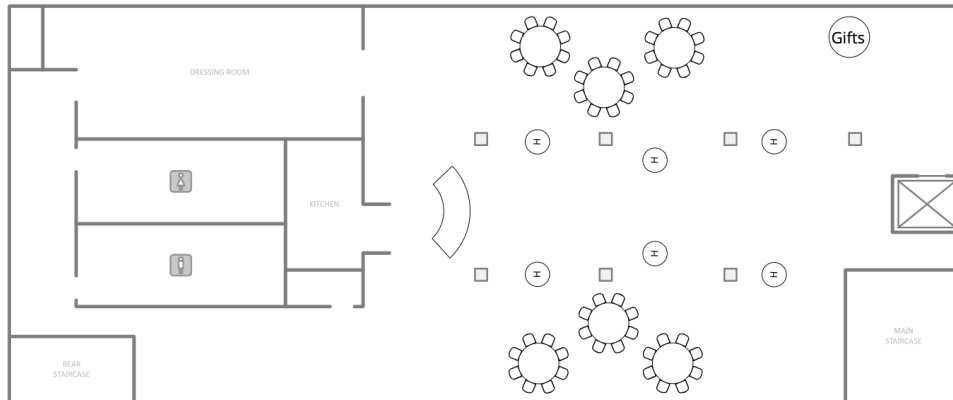

THE TURNBULL BLDG

Sample Floor Plan Options

3rd Floor

Corporate Speaker Reception for 150

Fully Seated Reception for 150

Cocktail Hour Standing Reception for up tp 300

4th Floor

Seated Ceremony for 250

Seated Ceremony for 150

Seated Reception for 250

Seated Reception for 150

Standing Cocktail Reception 150 seats, 300 capacity