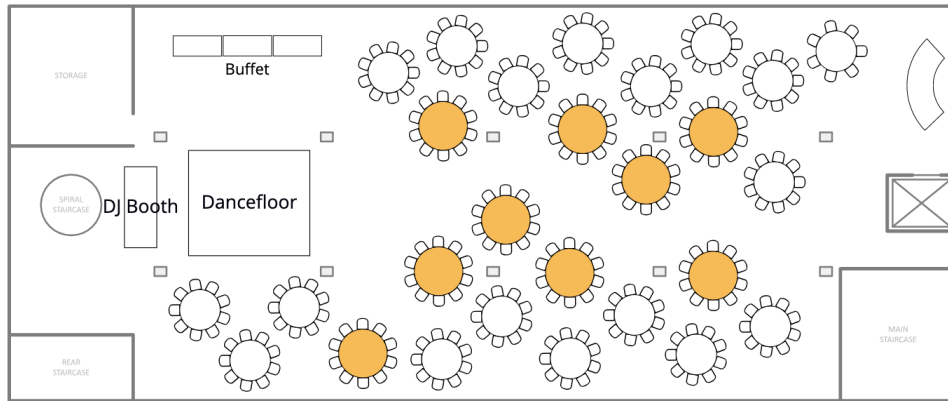

THE TURNBULL BLDG

Sample Floor Plan Options

3rd Floor

Corporate Speaker Reception for 150

Fully Seated Reception for 150

Cocktail Hour Standing Reception for up tp 300

4th Floor

Seated Ceremony for 250

Seated Ceremony for 150

Seated Reception for 250

Seated Reception for 150

Standing Cocktail Reception 150 seats, 300 capacity