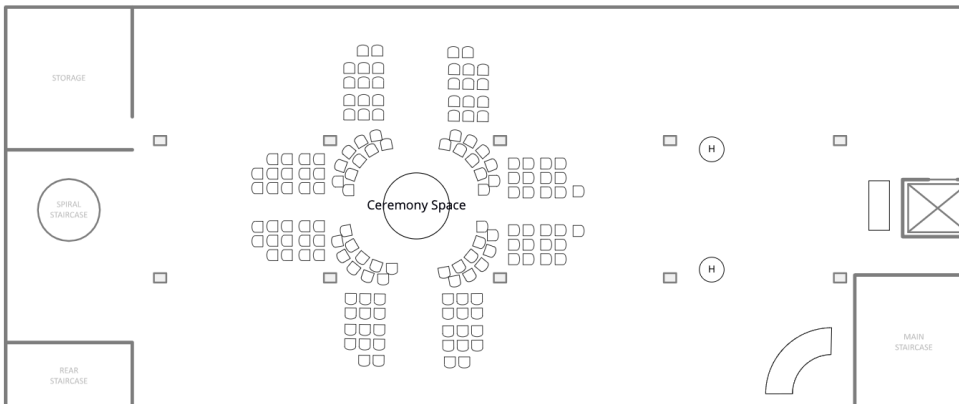

THE TURNBULL BLDG

Sample Floor Plan Options

3rd Floor

Corporate Speaker Reception for 150

Fully Seated Reception for 150

Cocktail Hour Standing Reception for up tp 300

4th Floor

Seated Ceremony for 250

Seated Ceremony for 150

Seated Reception for 250

Seated Reception for 150

Standing Cocktail Reception 150 seats, 300 capacity